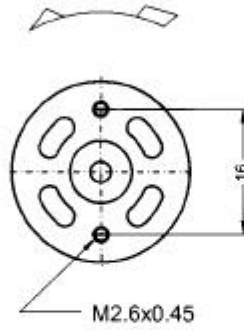

Distributed by:

www.Jameco.com ♦ 1-800-831-4242

The content and copyrights of the attached material are the property of its owner.

Jameco Part Number 232021
(MD5-1885)

NICHIBO DC MOTOR

代表的用途：吹風機
Typical Application : Blow Dryer

WEIGHT : 50g(APPROX)

MODEL	VOLTAGE		NO LOAD		AT MAXIMUM EFFICIENCY					STALL	
	OPERATING RANGE	NOMNAL	SPEED rpm	CURRENT A	SPEED rpm	CURRENT A	TORQUE g-cm	OUTPUT W	EFF %	CURRENT A	TORQUE g-cm
MD5-2445	6.0 - 12.0	12.0V CONSTANT	24500	0.65	19850	2.05	79.70	16.23	65.98	8.75	420
MD5-2070	6.0 - 12.0	12.0V CONSTANT	15700	0.30	12150	1.20	62.24	7.76	54.06	4.09	275
MD5-1885	6.0 - 18.0	12.0V CONSTANT	12500	0.20	9820	0.74	53.50	5.39	60.73	2.70	250
MD5-12160	12.0 - 24.0	12.0V CONSTANT	5600	0.12	4000	0.30	34.29	1.41	39.10	0.75	120