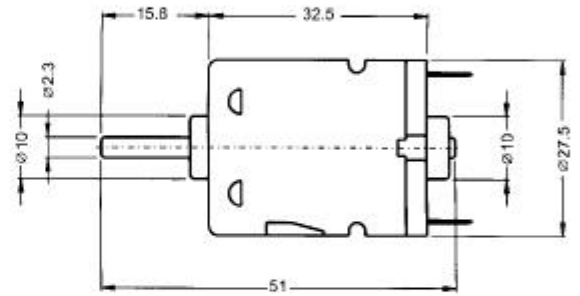

Distributed by:

www.Jameco.com ♦ 1-800-831-4242

The content and copyrights of the attached material are the property of its owner.

Jameco Part Number 232021
(MD5-1885)

NICHIBO DC MOTOR

代表的用途：吹風機
Typical Application : Blow Dryer

WEIGHT : 50g(APPROX)

MODEL	VOLTAGE		NO LOAD		AT MAXIMUM EFFICIENCY					STALL	
	OPERATING RANGE	NOMNAL	SPEED rpm	CURRENT A	SPEED rpm	CURRENT A	TORQUE g-cm	OUTPUT W	EFF %	CURRENT A	TORQUE g-cm
MD5-2445	6.0 - 12.0	12.0V CONSTANT	24500	0.65	19850	2.05	79.70	16.23	65.98	8.75	420
MD5-2070	6.0 - 12.0	12.0V CONSTANT	15700	0.30	12150	1.20	62.24	7.76	54.06	4.09	275
MD5-1885	6.0 - 18.0	12.0V CONSTANT	12500	0.20	9820	0.74	53.50	5.39	60.73	2.70	250
MD5-12160	12.0 - 24.0	12.0V CONSTANT	5600	0.12	4000	0.30	34.29	1.41	39.10	0.75	120